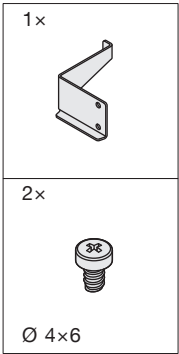

# PUSH-TO-OPEN SNELLO

—

For Snello base unit pull-out (150/200/300) and towel rail extension (150)

DESCRIPTION	NOVER CODE	PEKA CODE
SNELLO PUSH-TO-OPEN MECHANISM WHITE	954157	200.2462.01
SNELLO PUSH-TO-OPEN MECHANISM ANTHRACITE	954158	200.2462.43

Art.Nr. 200.2462.xx
1x 

1x 
---

2x 
Ø 4x6

1

2

3