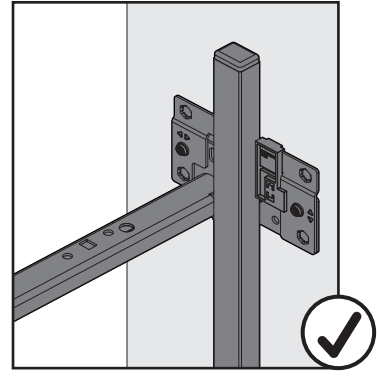

# PUSH-TO-OPEN SNELLO

—

For Snello base unit pull-out (150/200/300) and towel rail extension (150)

DESCRIPTION	NOVER CODE	PEKA CODE
SNELLO PUSH-TO-OPEN MECHANISM WHITE	954157	200.2462.01
SNELLO PUSH-TO-OPEN MECHANISM ANTHRACITE	954158	200.2462.43

Art.Nr. 200.2462.xx
1x 

1x 
---

2x 
Ø 4x6

1

2

3