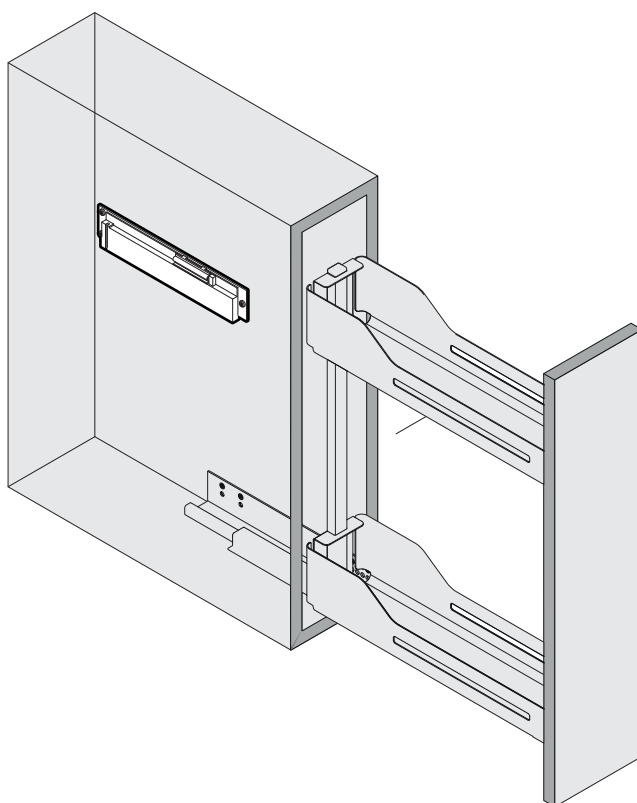

# PUSH-TO-OPEN SNELLO

—

For Snello base unit pull-out (150/200/300) and towel rail extension (150)

DESCRIPTION	NOVER CODE	PEKA CODE
SNELLO PUSH-TO-OPEN MECHANISM WHITE	954157	200.2462.01
SNELLO PUSH-TO-OPEN MECHANISM ANTHRACITE	954158	200.2462.43

Art.Nr. 200.2462.xx
1x 

1x 
---

2x 
Ø 4x6

1

2

3