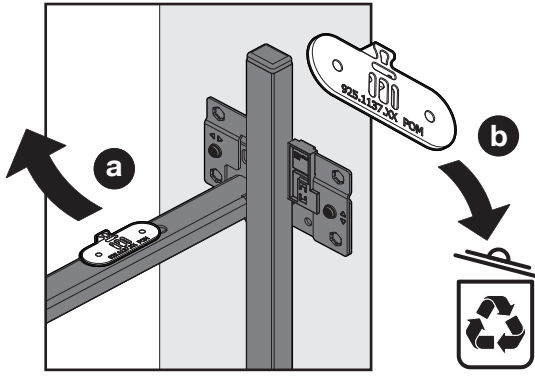

# PUSH-TO-OPEN SNELLO

—

For Snello base unit pull-out (150/200/300) and towel rail extension (150)

DESCRIPTION	NOVER CODE	PEKA CODE
SNELLO PUSH-TO-OPEN MECHANISM WHITE	954157	200.2462.01
SNELLO PUSH-TO-OPEN MECHANISM ANTHRACITE	954158	200.2462.43

Art.Nr. 200.2462.xx
1x 

1x 
---

2x 
Ø 4x6

1

2

3