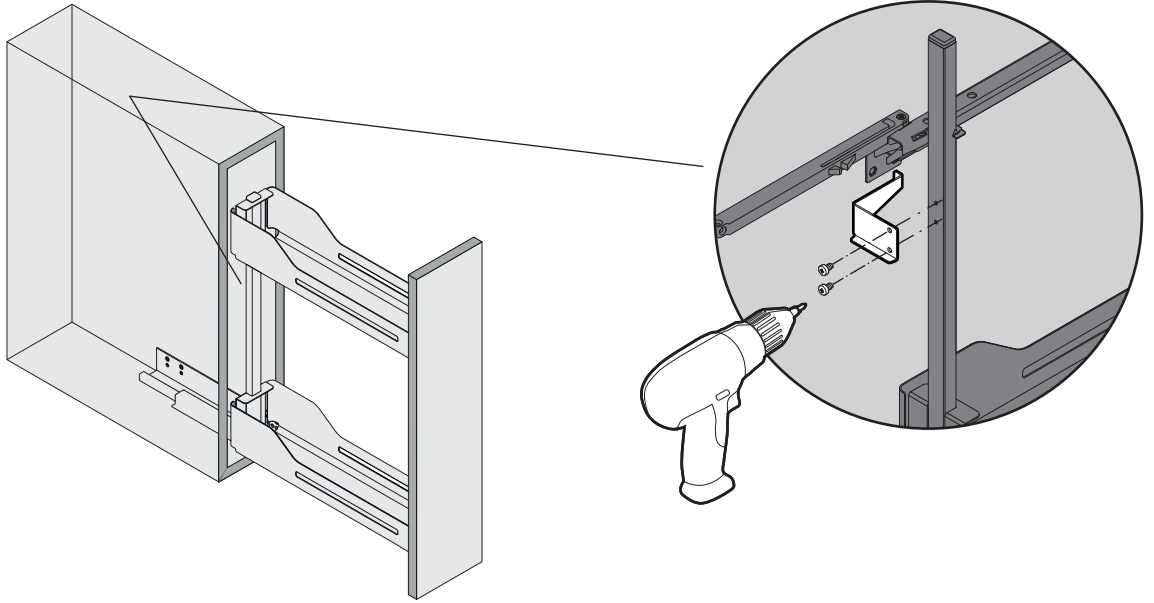

# PUSH-TO-OPEN SNELLO

—

For Snello base unit pull-out (150/200/300) and towel rail extension (150)

DESCRIPTION	NOVER CODE	PEKA CODE
SNELLO PUSH-TO-OPEN MECHANISM WHITE	954157	200.2462.01
SNELLO PUSH-TO-OPEN MECHANISM ANTHRACITE	954158	200.2462.43

Art.Nr. 200.2462.xx
1x 

1x 
---

2x 
Ø 4x6

1

2

3