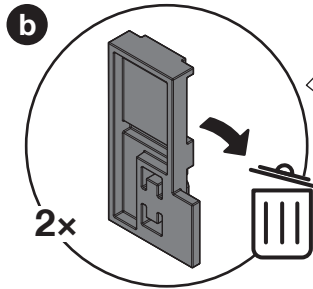

Snello Libell Comfort

Base unit extension for 300 mm wide units

DESCRIPTION	NOVER CODE	PEKA CODE
SNELLO LIBELL BASE UNIT PULL-OUT 300 WHITE	954061	200.2444.01
SNELLO LIBELL BASE UNIT PULL-OUT 300 ANTHRACITE	954062	200.2444.43

<p>1x</p> <p>950.0528.MA</p>	<p>1x</p>	<p>1x</p>	<p>1x</p>	<p>Libell</p> <p>2x</p>
------------------------------	-----------	-----------	-----------	-------------------------

1

2

3

! For Snello "Push to Open" see instructions for product code 954157