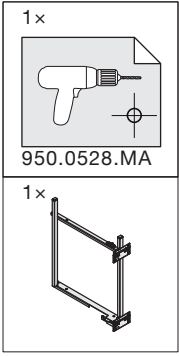

Snello Libell Comfort

Base unit extension for 300 mm wide units

DESCRIPTION	NOVER CODE	PEKA CODE
SNELLO LIBELL BASE UNIT PULL-OUT 300 WHITE	954061	200.2444.01
SNELLO LIBELL BASE UNIT PULL-OUT 300 ANTHRACITE	954062	200.2444.43

<p>1x</p> <p>950.0528.MA</p>	<p>1x</p>	<p>1x</p>	<p>1x</p>	<p>Libell</p> <p>2x</p>
------------------------------	-----------	-----------	-----------	-------------------------

1

2

3

! For Snello "Push to Open" see instructions for product code 954157