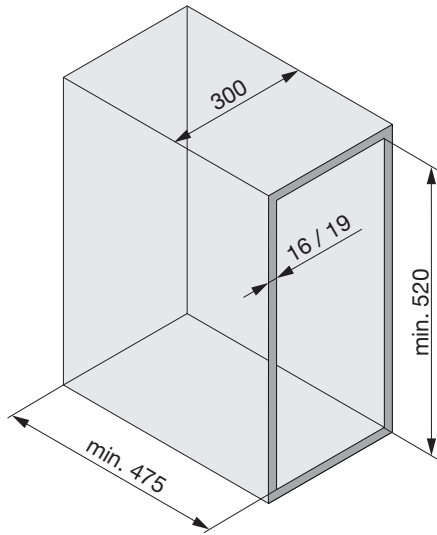

Snello Libell Comfort

Base unit extension for 300 mm wide units

DESCRIPTION	NOVER CODE	PEKA CODE
SNELLO LIBELL BASE UNIT PULL-OUT 300 WHITE	954061	200.2444.01
SNELLO LIBELL BASE UNIT PULL-OUT 300 ANTHRACITE	954062	200.2444.43

<p>1x</p> <p>950.0528.MA</p>	<p>1x</p>	<p>1x</p>	<p>1x</p>	<p>Libell</p> <p>2x</p>
------------------------------	-----------	-----------	-----------	-------------------------

1

2

3

! For Snello "Push to Open" see instructions for product code 954157