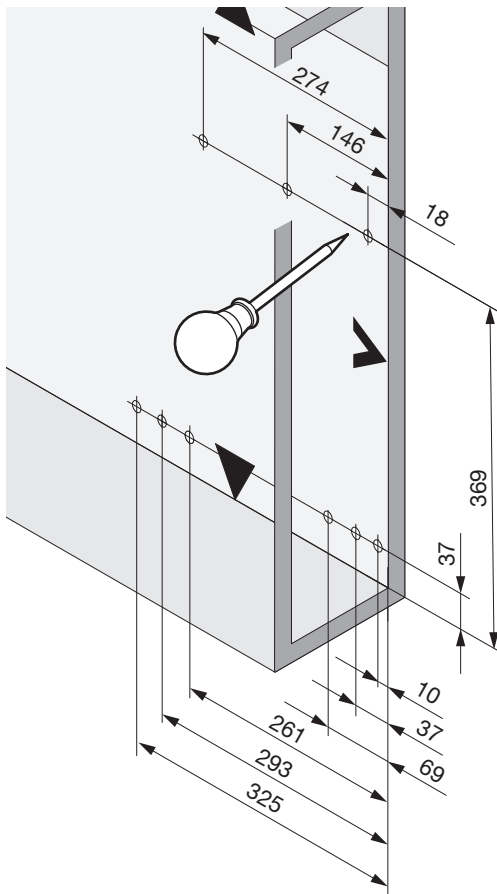

Snello Libell Comfort

Base unit extension for 300 mm wide units

DESCRIPTION	NOVER CODE	PEKA CODE
SNELLO LIBELL BASE UNIT PULL-OUT 300 WHITE	954061	200.2444.01
SNELLO LIBELL BASE UNIT PULL-OUT 300 ANTHRACITE	954062	200.2444.43

<p>1x</p> <p>950.0528.MA</p>	<p>1x</p>	<p>1x</p>	<p>1x</p>	<p>Libell</p> <p>2x</p>
------------------------------	-----------	-----------	-----------	-------------------------

1

2

3

! For Snello "Push to Open" see instructions for product code 954157