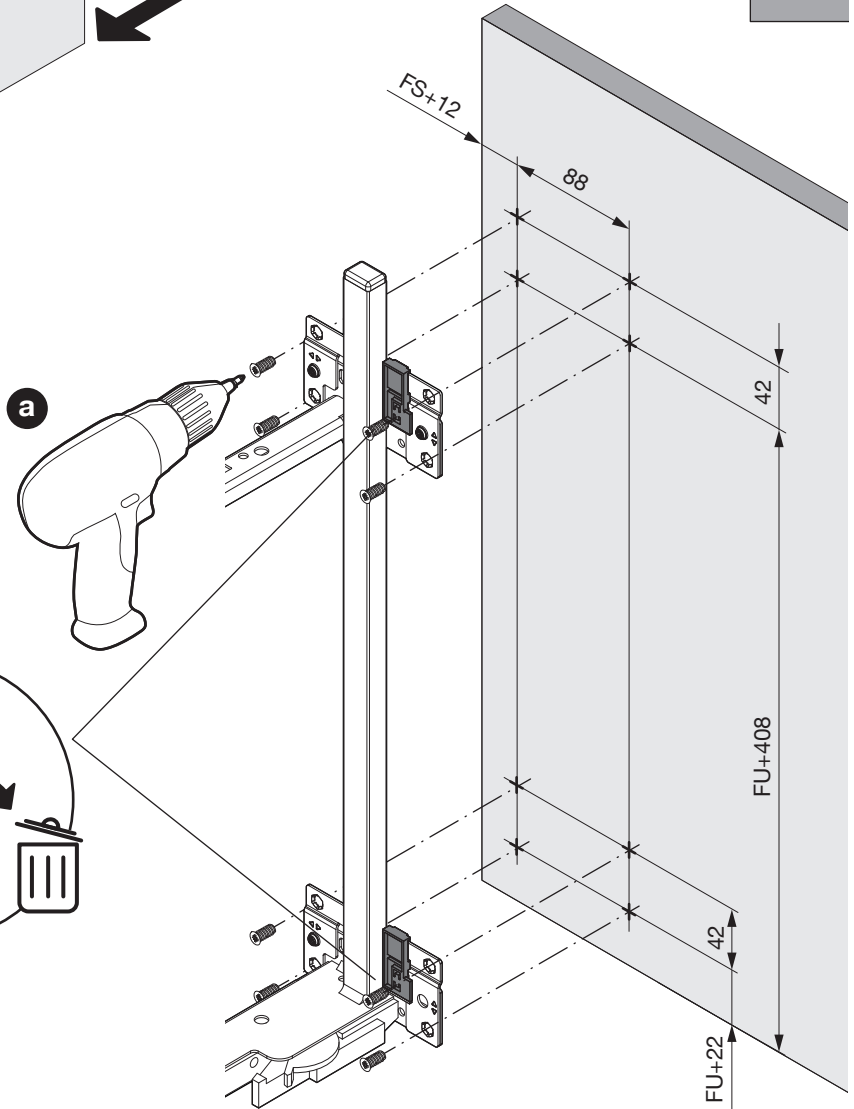

Snello Libell Comfort

Base unit extension for 300 mm wide units

DESCRIPTION	NOVER CODE	PEKA CODE
SNELLO LIBELL BASE UNIT PULL-OUT 300 WHITE	954061	200.2444.01
SNELLO LIBELL BASE UNIT PULL-OUT 300 ANTHRACITE	954062	200.2444.43

<p>1x</p> <p>950.0528.MA</p>	<p>1x</p>	<p>1x</p>	<p>1x</p>	<p>Libell</p> <p>2x</p>
------------------------------	-----------	-----------	-----------	-------------------------

1

2

3

! For Snello "Push to Open" see instructions for product code 954157