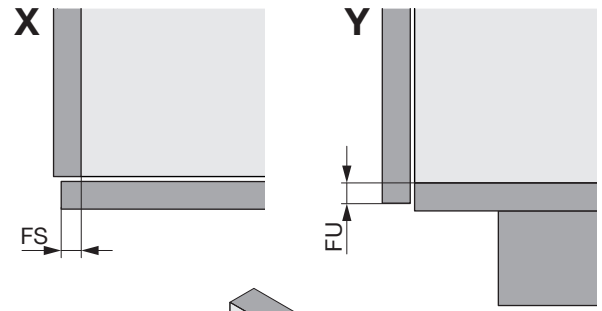

Snello Libell Comfort

Base unit extension for 300 mm wide units

DESCRIPTION	NOVER CODE	PEKA CODE
SNELLO LIBELL BASE UNIT PULL-OUT 300 WHITE	954061	200.2444.01
SNELLO LIBELL BASE UNIT PULL-OUT 300 ANTHRACITE	954062	200.2444.43

<p>1x</p> <p>950.0528.MA</p>	<p>1x</p>	<p>1x</p>	<p>1x</p>	<p>Libell</p> <p>2x</p>
------------------------------	-----------	-----------	-----------	-------------------------

1

2

3

! For Snello "Push to Open" see instructions for product code 954157