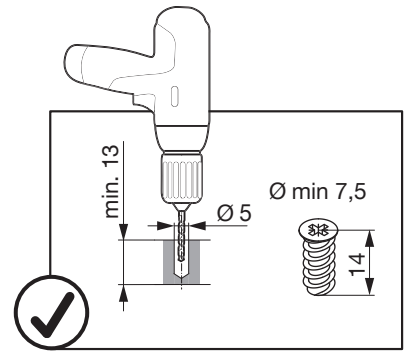

Snello Libell Comfort

Base unit extension for 300 mm wide units

DESCRIPTION	NOVER CODE	PEKA CODE
SNELLO LIBELL BASE UNIT PULL-OUT 300 WHITE	954061	200.2444.01
SNELLO LIBELL BASE UNIT PULL-OUT 300 ANTHRACITE	954062	200.2444.43

<p>1x</p> <p>950.0528.MA</p>	<p>1x</p>	<p>1x</p>	<p>1x</p>	<p>Libell</p> <p>2x</p>
------------------------------	-----------	-----------	-----------	-------------------------

1

2

3

! For Snello "Push to Open" see instructions for product code 954157