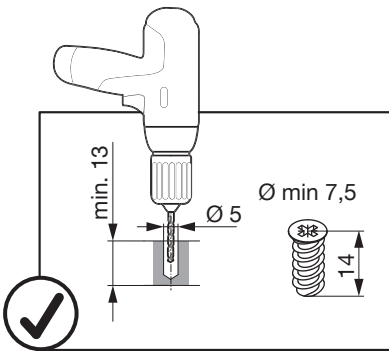

Snello Libell Comfort

Base unit extension for 300 mm wide units

DESCRIPTION	NOVER CODE	PEKA CODE
SNELLO LIBELL BASE UNIT PULL-OUT 300 WHITE	954061	200.2444.01
SNELLO LIBELL BASE UNIT PULL-OUT 300 ANTHRACITE	954062	200.2444.43

<p>1x</p> <p>950.0528.MA</p>	<p>1x</p>	<p>1x</p>	<p>1x</p>	<p>Libell</p> <p>2x</p>
------------------------------	-----------	-----------	-----------	-------------------------

1

2

3

! For Snello "Push to Open" see instructions for product code 954157