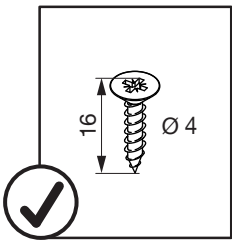

Snello Libell Comfort

Base unit extension for 300 mm wide units

DESCRIPTION	NOVER CODE	PEKA CODE
SNELLO LIBELL BASE UNIT PULL-OUT 300 WHITE	954061	200.2444.01
SNELLO LIBELL BASE UNIT PULL-OUT 300 ANTHRACITE	954062	200.2444.43

<p>1x</p> <p>950.0528.MA</p>	<p>1x</p>	<p>1x</p>	<p>1x</p>	<p>Libell</p> <p>2x</p>
------------------------------	-----------	-----------	-----------	-------------------------

1

2

3

! For Snello "Push to Open" see instructions for product code 954157