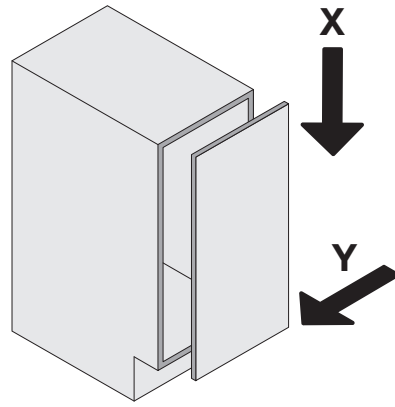

Snello Libell Comfort

Base unit extension for 300 mm wide units

DESCRIPTION	NOVER CODE	PEKA CODE
SNELLO LIBELL BASE UNIT PULL-OUT 300 WHITE	954061	200.2444.01
SNELLO LIBELL BASE UNIT PULL-OUT 300 ANTHRACITE	954062	200.2444.43

<p>1x</p> <p>950.0528.MA</p>	<p>1x</p>	<p>1x</p>	<p>1x</p>	<p>Libell</p> <p>2x</p>
------------------------------	-----------	-----------	-----------	-------------------------

1

2

3

! For Snello "Push to Open" see instructions for product code 954157