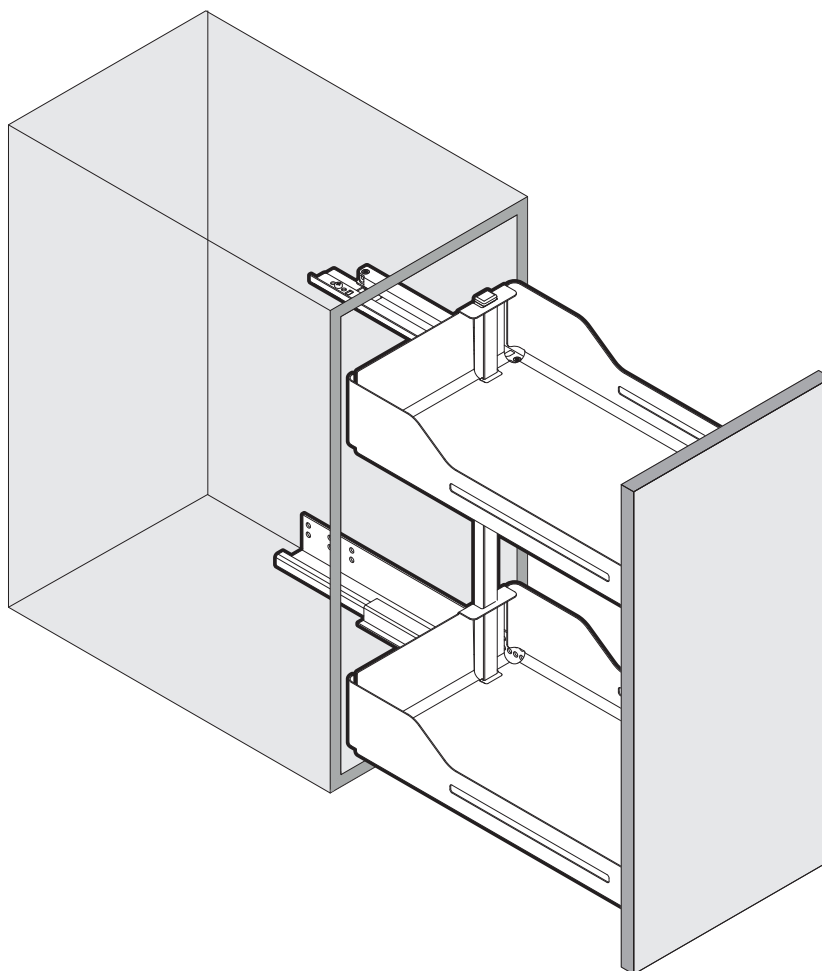

Snello Libell Comfort

Base unit extension for 300 mm wide units

DESCRIPTION	NOVER CODE	PEKA CODE
SNELLO LIBELL BASE UNIT PULL-OUT 300 WHITE	954061	200.2444.01
SNELLO LIBELL BASE UNIT PULL-OUT 300 ANTHRACITE	954062	200.2444.43

<p>1x</p> <p>950.0528.MA</p>	<p>1x</p>	<p>1x</p>	<p>1x</p>	<p>Libell</p> <p>2x</p>
------------------------------	-----------	-----------	-----------	-------------------------

1

2

3

! For Snello "Push to Open" see instructions for product code 954157