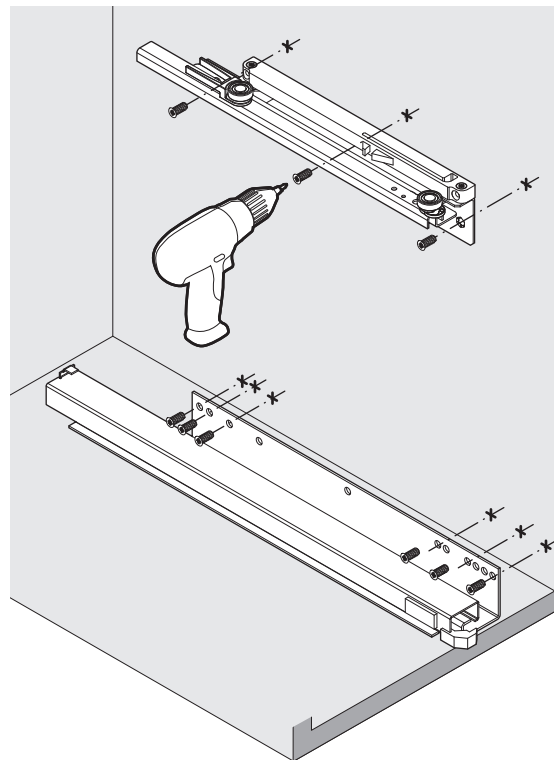

Snello Libell Comfort

Base unit extension for 300 mm wide units

DESCRIPTION	NOVER CODE	PEKA CODE
SNELLO LIBELL BASE UNIT PULL-OUT 300 WHITE	954061	200.2444.01
SNELLO LIBELL BASE UNIT PULL-OUT 300 ANTHRACITE	954062	200.2444.43

<p>1x</p> <p>950.0528.MA</p>	<p>1x</p>	<p>1x</p>	<p>1x</p>	<p>Libell</p> <p>2x</p>
------------------------------	-----------	-----------	-----------	-------------------------

1

2

3

! For Snello "Push to Open" see instructions for product code 954157