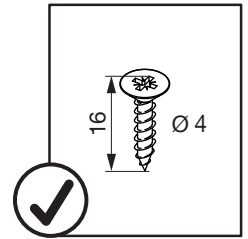

Snello Libell Comfort

Base unit extension for 300 mm wide units

DESCRIPTION	NOVER CODE	PEKA CODE
SNELLO LIBELL BASE UNIT PULL-OUT 300 WHITE	954061	200.2444.01
SNELLO LIBELL BASE UNIT PULL-OUT 300 ANTHRACITE	954062	200.2444.43

<p>1x</p> <p>950.0528.MA</p>	<p>1x</p>	<p>1x</p>	<p>1x</p>	<p>Libell</p> <p>2x</p>
------------------------------	-----------	-----------	-----------	-------------------------

1

2

3

! For Snello "Push to Open" see instructions for product code 954157