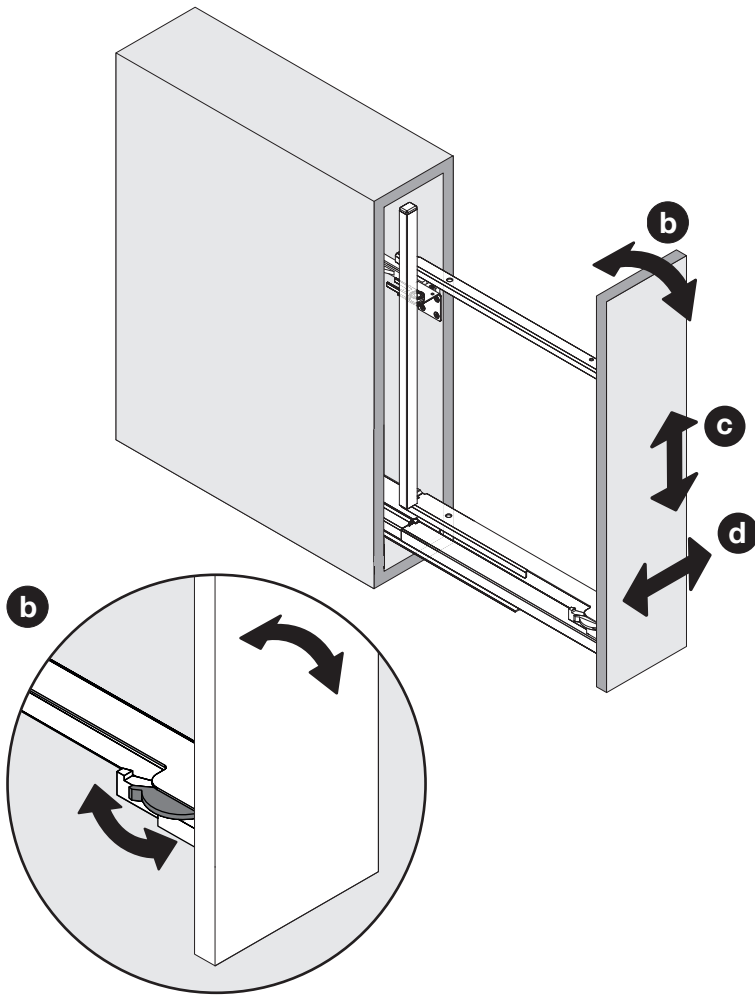

Snello Libell Comfort

Base unit extension for 150/200 mm wide units

DESCRIPTION	NOVER CODE	PEKA CODE
SNELLO LIBELL BASE UNIT PULL-OUT 150 WHITE	954055	200.1273.01
SNELLO LIBELL BASE UNIT PULL-OUT 150 ANTHRACITE	954056	200.1273.43
SNELLO LIBELL BASE UNIT PULL-OUT 200 WHITE	954058	200.1276.01
SNELLO LIBELL BASE UNIT PULL-OUT 200 ANTHRACITE	954059	200.1276.43

<p>1x</p>  <p>950.0528.MA</p>	<p>1x</p> 	<p>1x</p> 	<p>1x</p> 	<p>Libell</p> <p>2x</p> 
--	---	---	---	--

1

2

! For Snello "Push to Open" see instructions for product code 954157

3

4