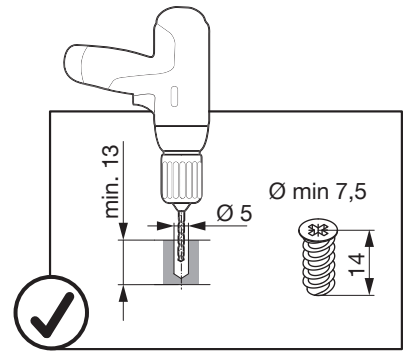

Snello Libell Comfort

Base unit extension for 150/200 mm wide units

DESCRIPTION	NOVER CODE	PEKA CODE
SNELLO LIBELL BASE UNIT PULL-OUT 150 WHITE	954055	200.1273.01
SNELLO LIBELL BASE UNIT PULL-OUT 150 ANTHRACITE	954056	200.1273.43
SNELLO LIBELL BASE UNIT PULL-OUT 200 WHITE	954058	200.1276.01
SNELLO LIBELL BASE UNIT PULL-OUT 200 ANTHRACITE	954059	200.1276.43

<p>1x</p>  <p>950.0528.MA</p>	<p>1x</p> 	<p>1x</p> 	<p>1x</p> 	<p>Libell</p> <p>2x</p> 
--	---	---	---	--

1

2

! For Snello "Push to Open" see instructions for product code 954157

3

4