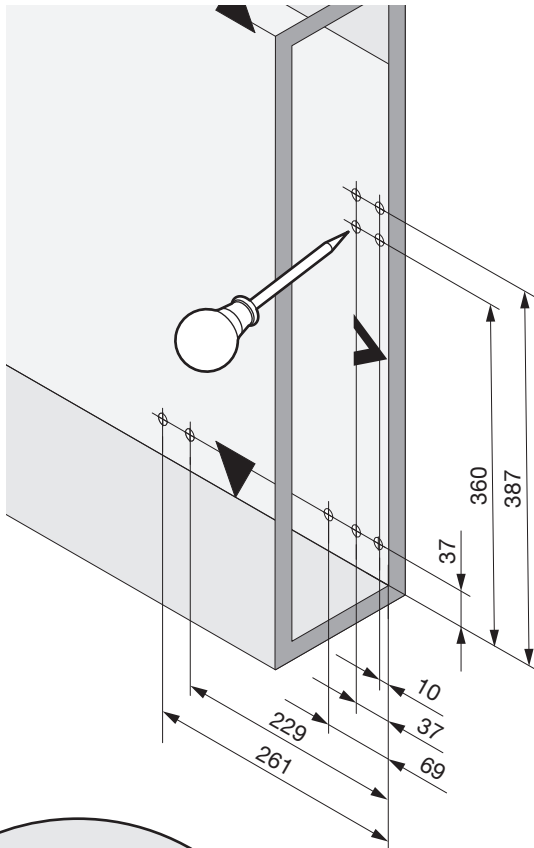

Snello Libell Comfort

Base unit extension for 150/200 mm wide units

DESCRIPTION	NOVER CODE	PEKA CODE
SNELLO LIBELL BASE UNIT PULL-OUT 150 WHITE	954055	200.1273.01
SNELLO LIBELL BASE UNIT PULL-OUT 150 ANTHRACITE	954056	200.1273.43
SNELLO LIBELL BASE UNIT PULL-OUT 200 WHITE	954058	200.1276.01
SNELLO LIBELL BASE UNIT PULL-OUT 200 ANTHRACITE	954059	200.1276.43

<p>1x</p>  <p>950.0528.MA</p>	<p>1x</p> 	<p>1x</p> 	<p>1x</p> 	<p>Libell</p> <p>2x</p> 
--	---	---	---	--

1

2

! For Snello "Push to Open" see instructions for product code 954157

3

4