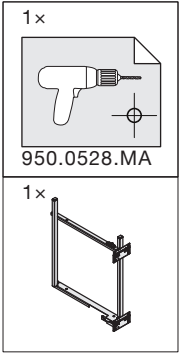

Snello Libell Comfort

Base unit extension for 150/200 mm wide units

DESCRIPTION	NOVER CODE	PEKA CODE
SNELLO LIBELL BASE UNIT PULL-OUT 150 WHITE	954055	200.1273.01
SNELLO LIBELL BASE UNIT PULL-OUT 150 ANTHRACITE	954056	200.1273.43
SNELLO LIBELL BASE UNIT PULL-OUT 200 WHITE	954058	200.1276.01
SNELLO LIBELL BASE UNIT PULL-OUT 200 ANTHRACITE	954059	200.1276.43

<p>1x</p>  <p>950.0528.MA</p>	<p>1x</p> 	<p>1x</p> 	<p>1x</p> 	<p>Libell</p> <p>2x</p> 
--	---	---	---	--

1

2

! For Snello "Push to Open" see instructions for product code 954157

3

4