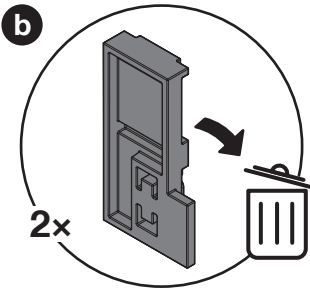

Snello Libell Comfort

Base unit extension for 150/200 mm wide units

DESCRIPTION	NOVER CODE	PEKA CODE
SNELLO LIBELL BASE UNIT PULL-OUT 150 WHITE	954055	200.1273.01
SNELLO LIBELL BASE UNIT PULL-OUT 150 ANTHRACITE	954056	200.1273.43
SNELLO LIBELL BASE UNIT PULL-OUT 200 WHITE	954058	200.1276.01
SNELLO LIBELL BASE UNIT PULL-OUT 200 ANTHRACITE	954059	200.1276.43

<p>1x</p>  <p>950.0528.MA</p>	<p>1x</p> 	<p>1x</p> 	<p>1x</p> 	<p>Libell</p> <p>2x</p> 
--	---	---	---	--

1

2

! For Snello "Push to Open" see instructions for product code 954157

3

4