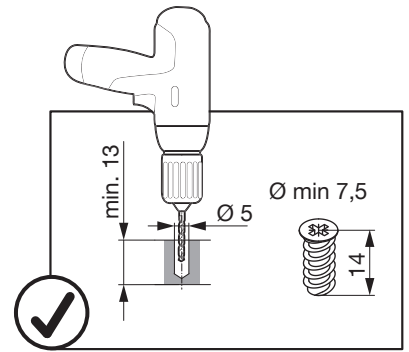

Snello Libell Comfort

Base unit extension for 150/200 mm wide units

DESCRIPTION	NOVER CODE	PEKA CODE
SNELLO LIBELL BASE UNIT PULL-OUT 150 WHITE	954055	200.1273.01
SNELLO LIBELL BASE UNIT PULL-OUT 150 ANTHRACITE	954056	200.1273.43
SNELLO LIBELL BASE UNIT PULL-OUT 200 WHITE	954058	200.1276.01
SNELLO LIBELL BASE UNIT PULL-OUT 200 ANTHRACITE	954059	200.1276.43

<p>1x</p>  <p>950.0528.MA</p>	<p>1x</p> 	<p>1x</p> 	<p>1x</p> 	<p>Libell</p> <p>2x</p> 
--	---	---	---	--

1

2

! For Snello "Push to Open" see instructions for product code 954157

3

4