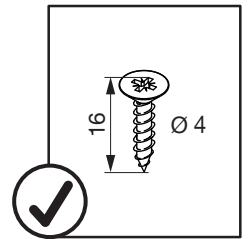

Snello Libell Comfort

Base unit extension for 150/200 mm wide units

DESCRIPTION	NOVER CODE	PEKA CODE
SNELLO LIBELL BASE UNIT PULL-OUT 150 WHITE	954055	200.1273.01
SNELLO LIBELL BASE UNIT PULL-OUT 150 ANTHRACITE	954056	200.1273.43
SNELLO LIBELL BASE UNIT PULL-OUT 200 WHITE	954058	200.1276.01
SNELLO LIBELL BASE UNIT PULL-OUT 200 ANTHRACITE	954059	200.1276.43

<p>1x</p>  <p>950.0528.MA</p>	<p>1x</p> 	<p>1x</p> 	<p>1x</p> 	<p>Libell</p> <p>2x</p> 
--	---	---	---	--

1

2

! For Snello "Push to Open" see instructions for product code 954157

3

4