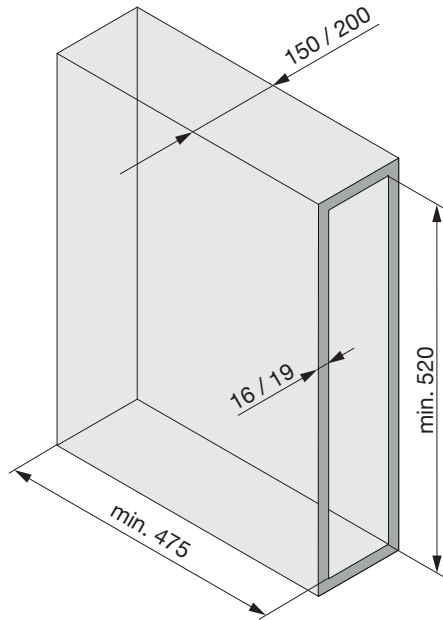

Snello Libell Comfort

Base unit extension for 150/200 mm wide units

DESCRIPTION	NOVER CODE	PEKA CODE
SNELLO LIBELL BASE UNIT PULL-OUT 150 WHITE	954055	200.1273.01
SNELLO LIBELL BASE UNIT PULL-OUT 150 ANTHRACITE	954056	200.1273.43
SNELLO LIBELL BASE UNIT PULL-OUT 200 WHITE	954058	200.1276.01
SNELLO LIBELL BASE UNIT PULL-OUT 200 ANTHRACITE	954059	200.1276.43

<p>1x</p>  <p>950.0528.MA</p>	<p>1x</p> 	<p>1x</p> 	<p>1x</p> 	<p>Libell</p> <p>2x</p> 
--	---	---	---	--

1

2

! For Snello "Push to Open" see instructions for product code 954157

3

4