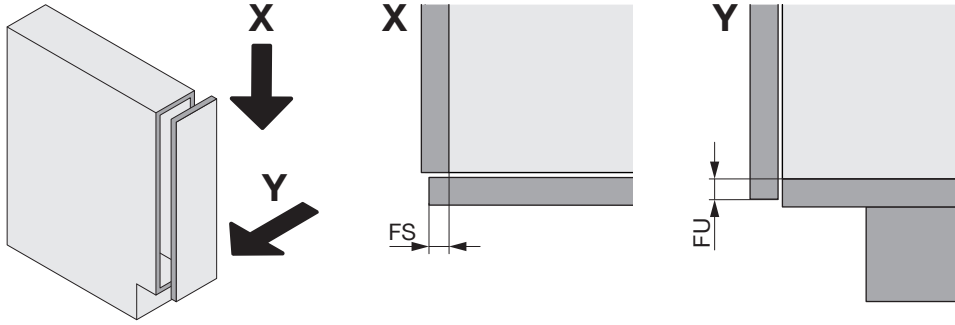

Snello Libell Comfort

Base unit extension for 150/200 mm wide units

DESCRIPTION	NOVER CODE	PEKA CODE
SNELLO LIBELL BASE UNIT PULL-OUT 150 WHITE	954055	200.1273.01
SNELLO LIBELL BASE UNIT PULL-OUT 150 ANTHRACITE	954056	200.1273.43
SNELLO LIBELL BASE UNIT PULL-OUT 200 WHITE	954058	200.1276.01
SNELLO LIBELL BASE UNIT PULL-OUT 200 ANTHRACITE	954059	200.1276.43

<p>1x</p>  <p>950.0528.MA</p>	<p>1x</p> 	<p>1x</p> 	<p>1x</p> 	<p>Libell</p> <p>2x</p> 
--	---	---	---	--

1

2

! For Snello "Push to Open" see instructions for product code 954157

3

4