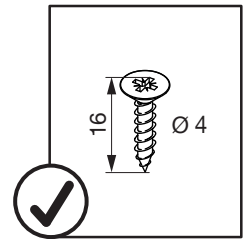

Snello Libell Comfort

Base unit extension for 150/200 mm wide units

DESCRIPTION	NOVER CODE	PEKA CODE
SNELLO LIBELL BASE UNIT PULL-OUT 150 WHITE	954055	200.1273.01
SNELLO LIBELL BASE UNIT PULL-OUT 150 ANTHRACITE	954056	200.1273.43
SNELLO LIBELL BASE UNIT PULL-OUT 200 WHITE	954058	200.1276.01
SNELLO LIBELL BASE UNIT PULL-OUT 200 ANTHRACITE	954059	200.1276.43

<p>1x</p>  <p>950.0528.MA</p>	<p>1x</p> 	<p>1x</p> 	<p>1x</p> 	<p>Libell</p> <p>2x</p> 
--	---	---	---	--

1

2

! For Snello "Push to Open" see instructions for product code 954157

3

4