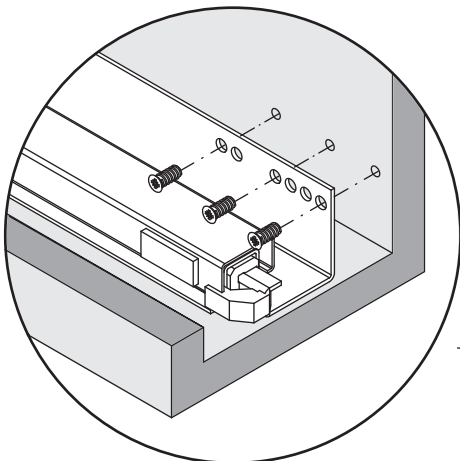

Snello Libell Comfort

Base unit extension for 150/200 mm wide units

DESCRIPTION	NOVER CODE	PEKA CODE
SNELLO LIBELL BASE UNIT PULL-OUT 150 WHITE	954055	200.1273.01
SNELLO LIBELL BASE UNIT PULL-OUT 150 ANTHRACITE	954056	200.1273.43
SNELLO LIBELL BASE UNIT PULL-OUT 200 WHITE	954058	200.1276.01
SNELLO LIBELL BASE UNIT PULL-OUT 200 ANTHRACITE	954059	200.1276.43

<p>1x</p>  <p>950.0528.MA</p>	<p>1x</p> 	<p>1x</p> 	<p>1x</p> 	<p>Libell</p> <p>2x</p> 
--	---	---	---	--

1

2

! For Snello "Push to Open" see instructions for product code 954157

3

4