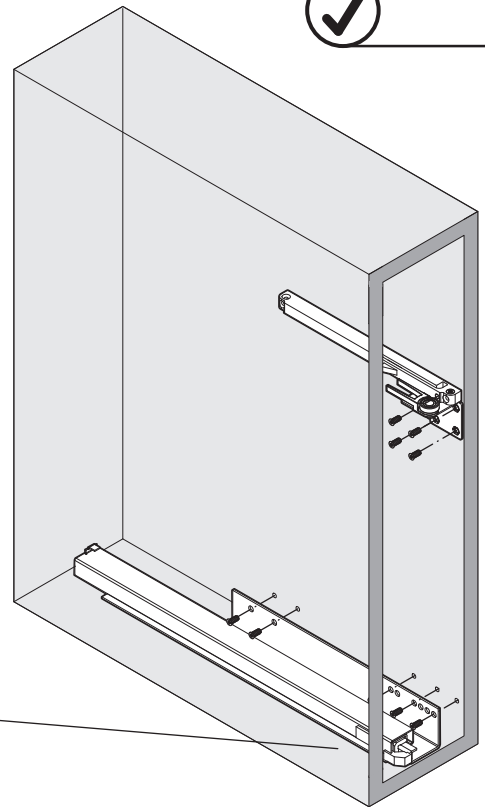

Snello Libell Comfort

Base unit extension for 150/200 mm wide units

DESCRIPTION	NOVER CODE	PEKA CODE
SNELLO LIBELL BASE UNIT PULL-OUT 150 WHITE	954055	200.1273.01
SNELLO LIBELL BASE UNIT PULL-OUT 150 ANTHRACITE	954056	200.1273.43
SNELLO LIBELL BASE UNIT PULL-OUT 200 WHITE	954058	200.1276.01
SNELLO LIBELL BASE UNIT PULL-OUT 200 ANTHRACITE	954059	200.1276.43

<p>1x</p>  <p>950.0528.MA</p>	<p>1x</p> 	<p>1x</p> 	<p>1x</p> 	<p>Libell</p> <p>2x</p> 
--	---	---	---	--

1

2

! For Snello "Push to Open" see instructions for product code 954157

3

4