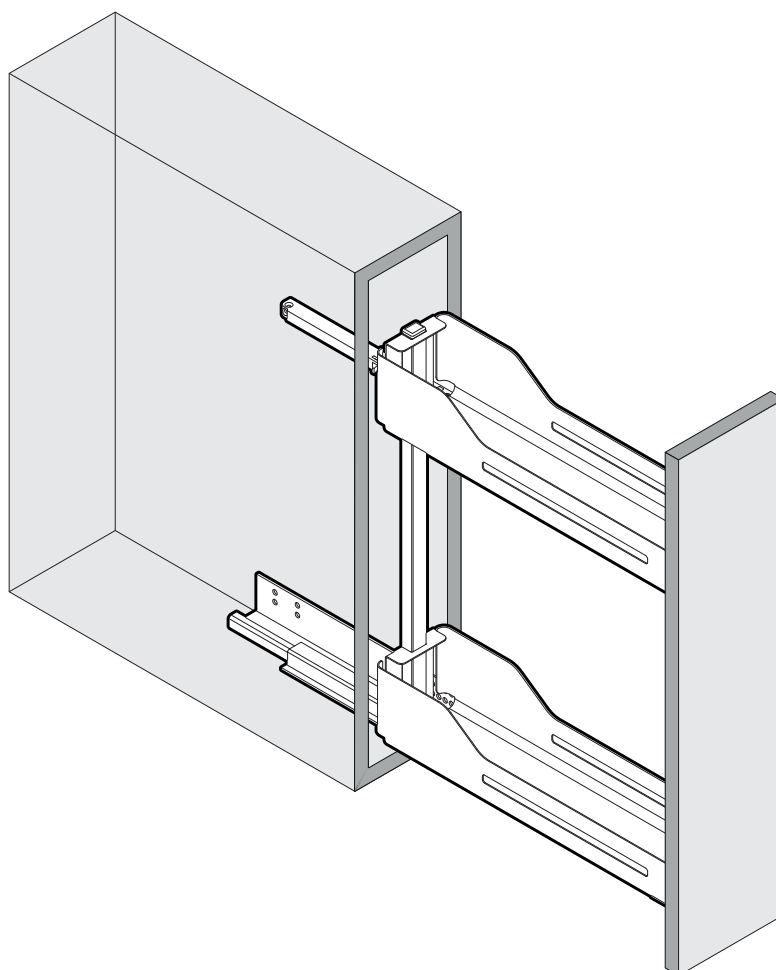

Snello Libell Comfort

Base unit extension for 150/200 mm wide units

DESCRIPTION	NOVER CODE	PEKA CODE
SNELLO LIBELL BASE UNIT PULL-OUT 150 WHITE	954055	200.1273.01
SNELLO LIBELL BASE UNIT PULL-OUT 150 ANTHRACITE	954056	200.1273.43
SNELLO LIBELL BASE UNIT PULL-OUT 200 WHITE	954058	200.1276.01
SNELLO LIBELL BASE UNIT PULL-OUT 200 ANTHRACITE	954059	200.1276.43

<p>1x</p>  <p>950.0528.MA</p>	<p>1x</p> 	<p>1x</p> 	<p>1x</p> 	<p>Libell</p> <p>2x</p> 
--	---	---	---	--

1

2

! For Snello "Push to Open" see instructions for product code 954157

3

4