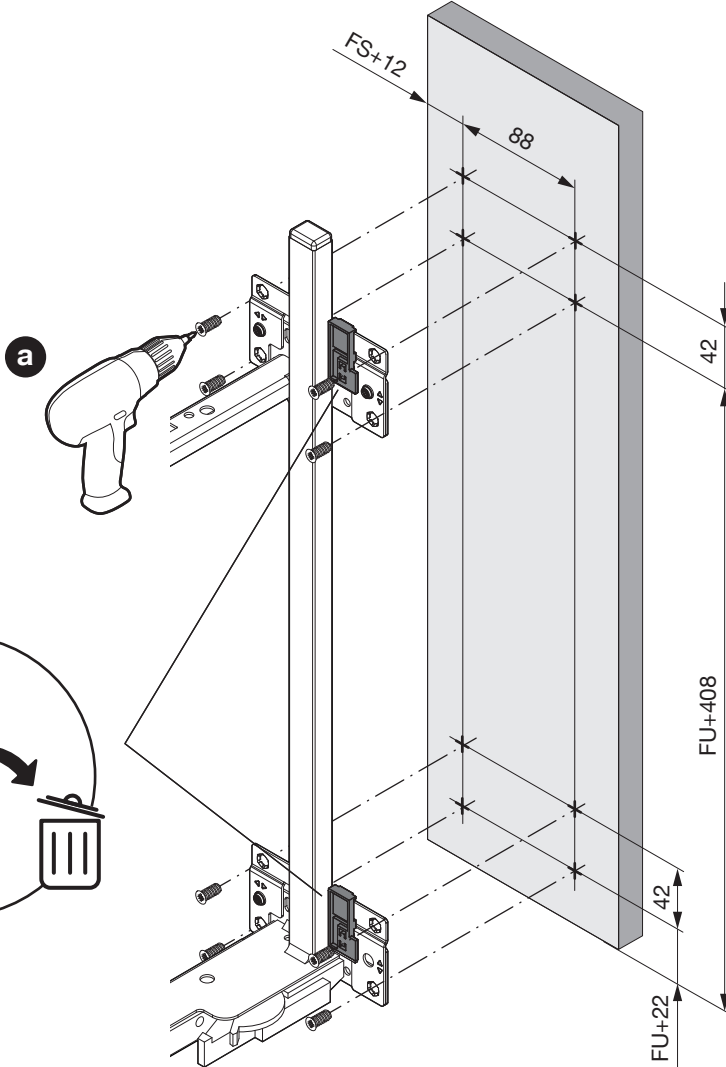

Snello Libell Comfort

Base unit extension for 150/200 mm wide units

DESCRIPTION	NOVER CODE	PEKA CODE
SNELLO LIBELL BASE UNIT PULL-OUT 150 WHITE	954055	200.1273.01
SNELLO LIBELL BASE UNIT PULL-OUT 150 ANTHRACITE	954056	200.1273.43
SNELLO LIBELL BASE UNIT PULL-OUT 200 WHITE	954058	200.1276.01
SNELLO LIBELL BASE UNIT PULL-OUT 200 ANTHRACITE	954059	200.1276.43

<p>1x</p>  <p>950.0528.MA</p>	<p>1x</p> 	<p>1x</p> 	<p>1x</p> 	<p>Libell</p> <p>2x</p> 
--	---	---	---	--

1

2

! For Snello "Push to Open" see instructions for product code 954157

3

4