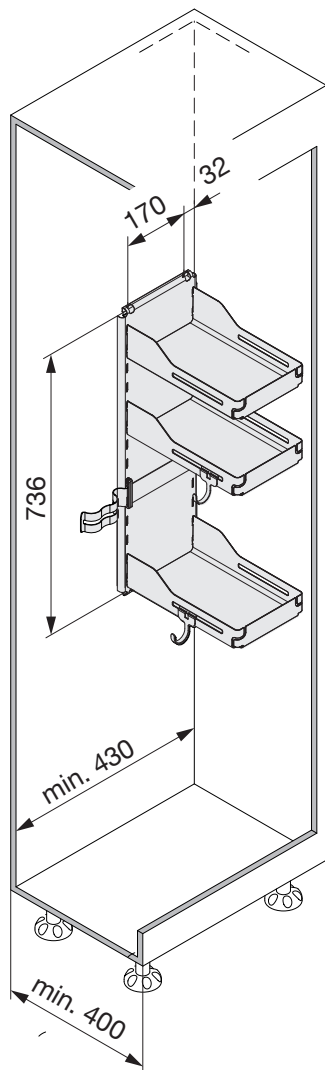

Sesam Standard Shelf System

Sesam Multi-purpose Shelf System

DESCRIPTION	NOVER CODE	PEKA CODE
SESAM STANDARD MULTI-PURPOSE SHELF SYSTEM WHITE	954010	600.0356.01
SESAM STANDARD MULTI-PURPOSE SHELF SYSTEM ANTHRACITE	954011	600.0356.43