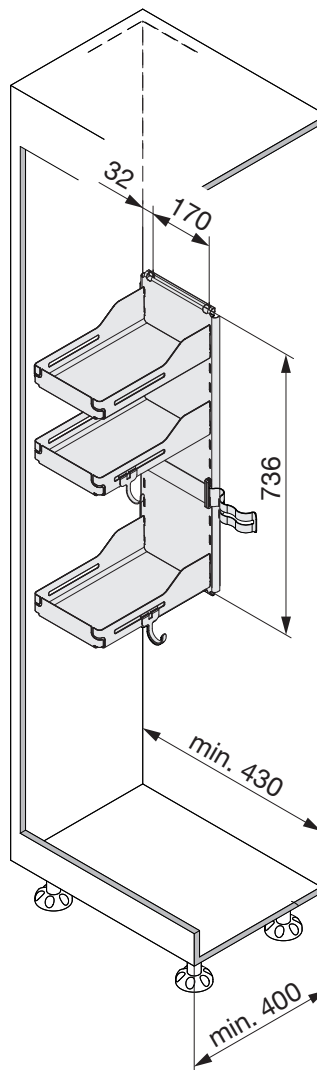

Sesam Standard Shelf System

Sesam Multi-purpose Shelf System

DESCRIPTION	NOVER CODE	PEKA CODE
SESAM STANDARD MULTI-PURPOSE SHELF SYSTEM WHITE	954010	600.0356.01
SESAM STANDARD MULTI-PURPOSE SHELF SYSTEM ANTHRACITE	954011	600.0356.43