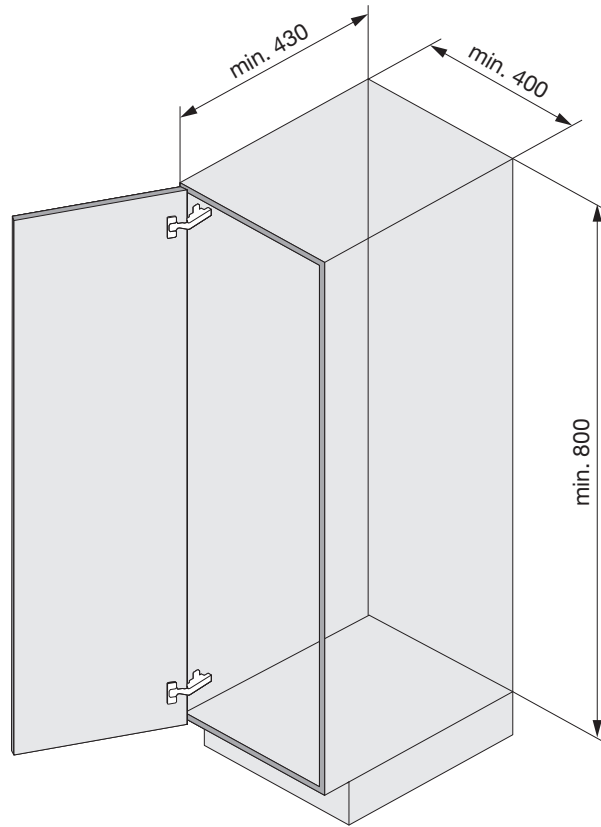

**Assembly Instruction**

## Sesam Hook

Side-mounted clip-on system for cleaning cupboard

DESCRIPTION	NOVER CODE	PEKA CODE
SESAM STANDARD MULTI-PURPOSE SHELF SYSTEM WHITE	954010	600.0356.01
SESAM STANDARD MULTI-PURPOSE SHELF SYSTEM ANTHRACITE	954011	600.0356.43