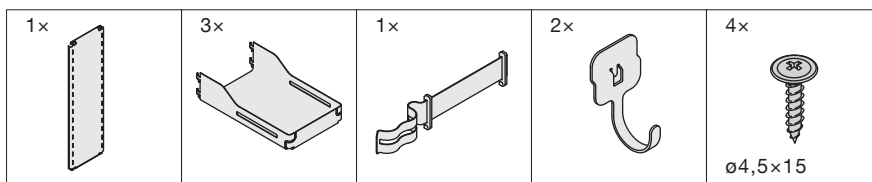

**Assembly Instruction**

## Sesam Hook

Side-mounted clip-on system for cleaning cupboard

DESCRIPTION	NOVER CODE	PEKA CODE
SESAM STANDARD MULTI-PURPOSE SHELF SYSTEM WHITE	954010	600.0356.01
SESAM STANDARD MULTI-PURPOSE SHELF SYSTEM ANTHRACITE	954011	600.0356.43