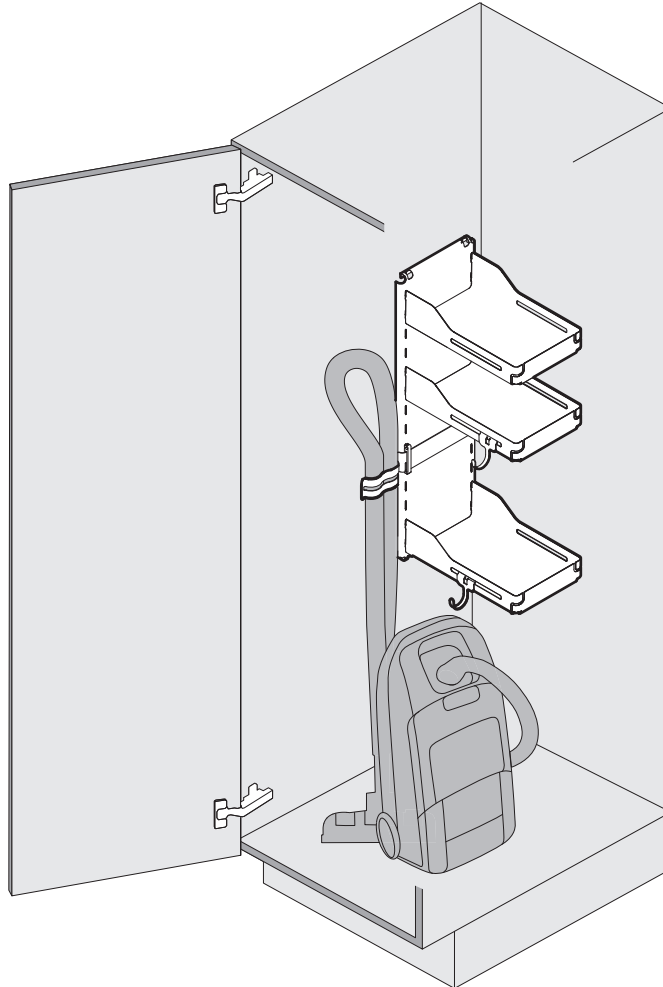

**Assembly Instruction**

## Sesam Hook

Side-mounted clip-on system for cleaning cupboard

DESCRIPTION	NOVER CODE	PEKA CODE
SESAM STANDARD MULTI-PURPOSE SHELF SYSTEM WHITE	954010	600.0356.01
SESAM STANDARD MULTI-PURPOSE SHELF SYSTEM ANTHRACITE	954011	600.0356.43