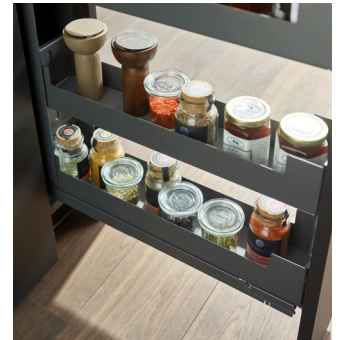

# Base unit pull-out Pinello Spice

Full-extension runner for very narrow base units

Open the front pull-out for direct access to the full two to four levels of storage space.

Pinello Spice is the slim base unit pull-out with a surprising amount of storage space. Thanks to its thin-walled metal shelves, it makes maximum use of the 150mm unit width and offers ample space for bottles and spices. Pinello Spice operates with concealed runners, providing a complete overview and easy access to your stored items immediately after opening. As with all members of the Pinello family, the extra shelf gives you one or two additional levels, which you can retrofit at any time without using tools. Each shelf has a removable silicone mat that prevents the contents from sliding around.

## Technical data

<b>Design line</b>	Liro
<b>Handle-free fronts</b>	optional
<b>Barrier-free</b>	yes
<b>Type</b>	right
<b>Unit width (EB)</b>	150mm
<b>Runner</b>	Blum Legrabox
<b>Colour</b>	white/anthracite
<b>Load capacity</b>	0-30 kg
<b>Interior width (LB)</b>	112-118 mm
<b>Interior depth min. (LT)</b>	520mm
<b>Interior height min. (LH)</b>	517mm

## Features and benefits

- A great solution for those small spaces around the sink or cooker or to fill a gap
- Maximum use of width thanks to thin-walled shelves
- Optional extra shelf makes maximum use of height
- Complete overview and easy access immediately after opening
- Contents don't slip thanks to removable non-slip silicone mats

## Technical characteristics

- Softclose mechanism integrated in the drawer runner ensures that the unit can be closed smoothly and silently
- Push-to-open mechanism available as an option for handle-free fronts
- Can be pulled out smoothly thanks to high-quality concealed runners
- Two unit heights and up to four levels possible with just one pair of runners
- Liro design enables multiple, individual styles with minimal additional storage costs
- Intuitive, easily accessible 3D front adjustment