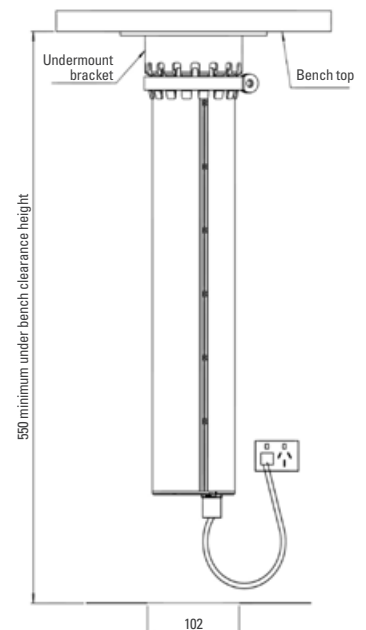

View
Installation video

SCAN ME

DESCRIPTION	CODE
POINT POD MULTI USB A/C SILVER / WHITE	550370
POINT POD MULTI USB A/C BLACK	550371

NOVER & CO PTY LIMITED

ABN 15 001 706 038

P 1300 668 371 **E** info@nover.com.au **W** www.nover.com.au