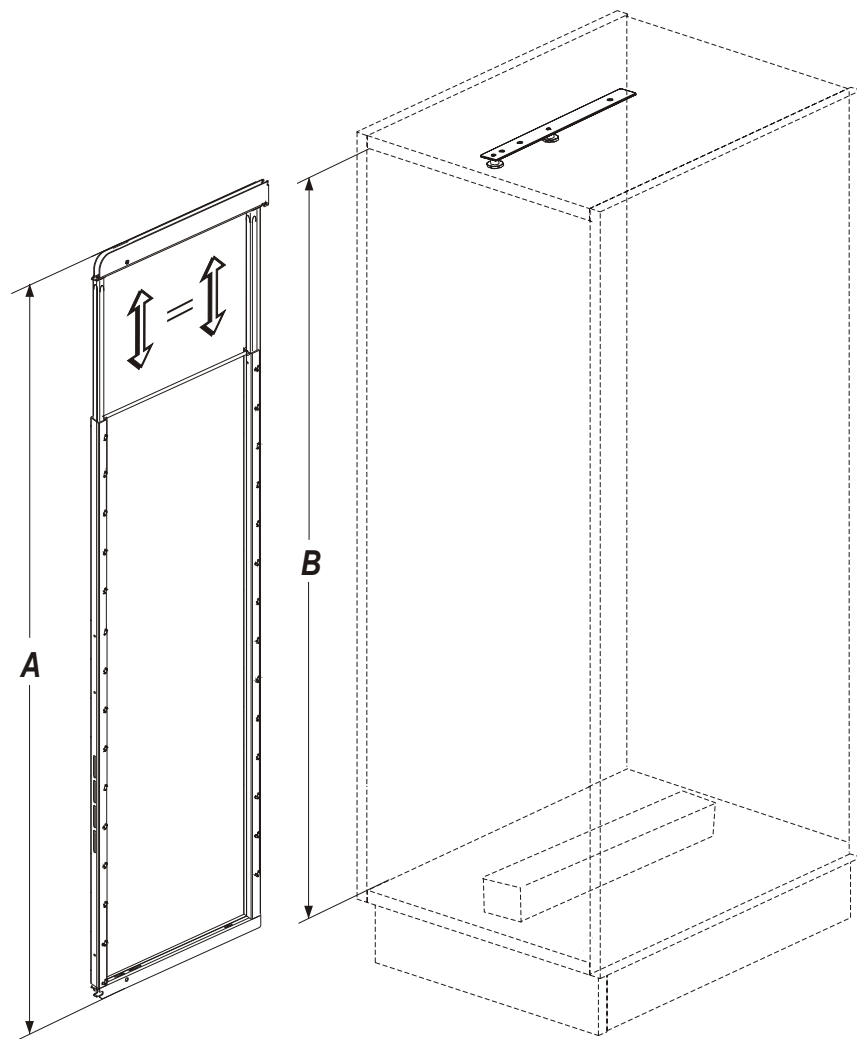

Peka Larder Units - Height Adjustable Tubular Frame

Mounting Instructions

Height adjustable frame to for full extension & standard extension larder units

Interior Height requirement:
 $A = B - 55\text{mm}$

DESCRIPTION	NOVER CODE	PEKA CODE
FRAME FOR STANDARD LARDER 1805-2260 WHITE	954104	100.0596.01
FRAME FOR STANDARD LARDER 1805-2260 ANTHRACITE	954105	100.0596.43