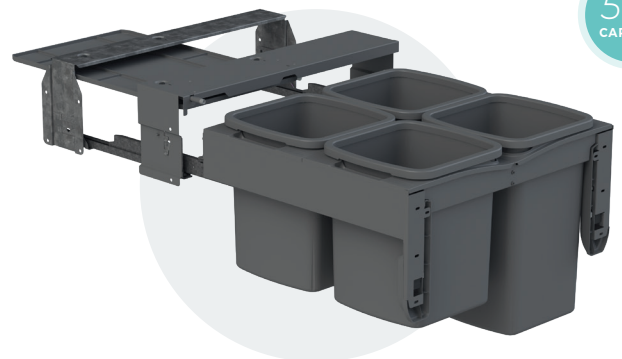

CR600-213-216D-C CINDER