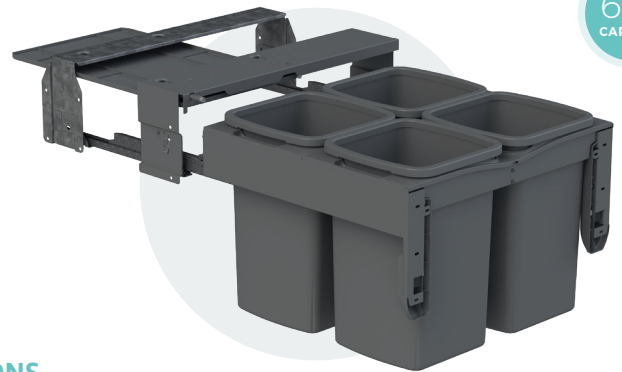

RECYCLING MADE EASY

NEW CONCELO® CR600 BINS

With many councils collecting 3 or 4 separate types of waste, there is an increasing need for an easier way to separate waste within the kitchen.

The new Concelo CR600 models have been developed to meet this need, allowing 4 separate waste and recycling buckets in one bin unit, with up to 64 litre capacity between them.

CR600 FEATURES INCLUDE:

- Side mount in standard 600mm cabinet*
- Active Lid on left hand side to control odours
- Easy to clean with Concelo's Clip'n'Clean system
- Suits System 32 drilling pattern
- Door Pull available in Arctic White or Cinder
- 6 way door adjustment
- Premium German Soft Close Runner (45kg dynamic weight rating)
- 13L and 16L bucket options available (see overleaf)
- 40mm bench overhang clearance
- 10 Year Residential Warranty

4 x 13 LITRE *BUCKETS*

CR600-413D-W ARCTIC WHITE

CR600-413D-C CINDER

52L
CAPACITY

DIMENSIONS

Suitable for Minimum* Cabinet Width: 600mm

Minimum Internal Cabinet Dimensions: (WxHxD)mm 568 x 335 x 525

Designed to fit behind 50/50 drawer fronts, providing a 4 bin recycling solution. Active Lid sits over the front and rear left-hand buckets when closed.

4 x 16 LITRE *BUCKETS*

CR600-416D-W ARCTIC WHITE

CR600-416D-C CINDER

64L
CAPACITY

DIMENSIONS

Suitable for Minimum* Cabinet Width: 600mm

Minimum Internal Cabinet Dimensions: (WxHxD)mm 568 x 415 x 525

Designed to fit behind 60/40 or 2/3 / 1/3 drawer front split, providing a 4 bin recycling solution. Active Lid sits over the front and rear left-hand buckets when closed.