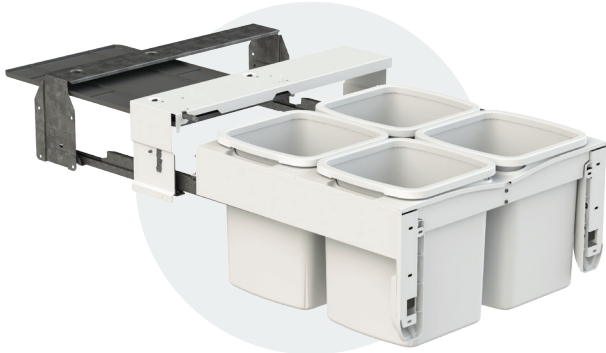

RECYCLING MADE EASY

NEW CONCELO® CR600 BINS

With many councils collecting 3 or 4 separate types of waste, there is an increasing need for an easier way to separate waste within the kitchen.

The new Concelo CR600 models have been developed to meet this need, allowing 4 separate waste and recycling buckets in one bin unit, with up to 64 litre capacity between them.

CR600 FEATURES INCLUDE:

- Side mount in standard 600mm cabinet*
- Active Lid on left hand side to control odours
- Easy to clean with Concelo's Clip'n'Clean system
- Suits System 32 drilling pattern
- Door Pull available in Arctic White or Cinder
- 6 way door adjustment
- Premium German Soft Close Runner (45kg dynamic weight rating)
- 13L and 16L bucket options available (see overleaf)
- 40mm bench overhang clearance
- 10 Year Residential Warranty

4 x 13 LITRE *BUCKETS*

CR600-413D-W ARCTIC WHITE

CR600-413D-C CINDER

52L
CAPACITY

DIMENSIONS

Suitable for Minimum* Cabinet Width: 600mm

Minimum Internal Cabinet Dimensions: (WxHxD)mm 568 x 335 x 525

Designed to fit behind 50/50 drawer fronts, providing a 4 bin recycling solution. Active Lid sits over the front and rear left-hand buckets when closed.

4 x 16 LITRE *BUCKETS*

CR600-416D-W ARCTIC WHITE

CR600-416D-C CINDER

64L
CAPACITY

DIMENSIONS

Suitable for Minimum* Cabinet Width: 600mm

Minimum Internal Cabinet Dimensions: (WxHxD)mm 568 x 415 x 525

Designed to fit behind 60/40 or 2/3 / 1/3 drawer front split, providing a 4 bin recycling solution. Active Lid sits over the front and rear left-hand buckets when closed.