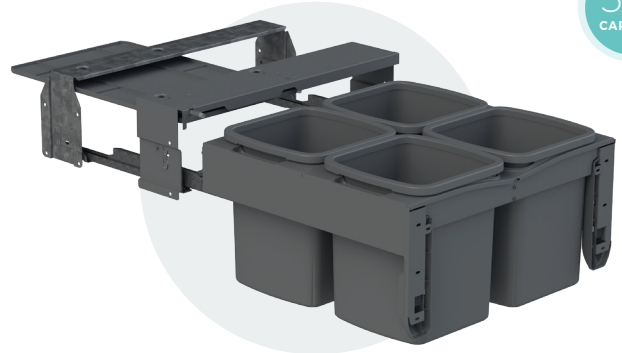

RECYCLING MADE EASY

NEW CONCELO® CR600 BINS

With many councils collecting 3 or 4 separate types of waste, there is an increasing need for an easier way to separate waste within the kitchen.

The new Concelo CR600 models have been developed to meet this need, allowing 4 separate waste and recycling buckets in one bin unit, with up to 64 litre capacity between them.

CR600 FEATURES INCLUDE:

- Side mount in standard 600mm cabinet*
- Active Lid on left hand side to control odours
- Easy to clean with Concelo's Clip'n'Clean system
- Suits System 32 drilling pattern
- Door Pull available in Arctic White or Cinder
- 6 way door adjustment
- Premium German Soft Close Runner (45kg dynamic weight rating)
- 13L and 16L bucket options available (see overleaf)
- 40mm bench overhang clearance
- 10 Year Residential Warranty

4 x 13 LITRE *BUCKETS*

CR600-413D-W ARCTIC WHITE

CR600-413D-C CINDER

52L
CAPACITY

DIMENSIONS

Suitable for Minimum* Cabinet Width: 600mm

Minimum Internal Cabinet Dimensions: (WxHxD)mm 568 x 335 x 525

Designed to fit behind 50/50 drawer fronts, providing a 4 bin recycling solution. Active Lid sits over the front and rear left-hand buckets when closed.

4 x 16 LITRE *BUCKETS*

CR600-416D-W ARCTIC WHITE

CR600-416D-C CINDER

64L
CAPACITY

DIMENSIONS

Suitable for Minimum* Cabinet Width: 600mm

Minimum Internal Cabinet Dimensions: (WxHxD)mm 568 x 415 x 525

Designed to fit behind 60/40 or 2/3 / 1/3 drawer front split, providing a 4 bin recycling solution. Active Lid sits over the front and rear left-hand buckets when closed.