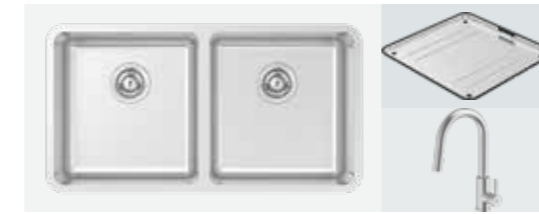

Lago | Lago 200 Packages

- Topmount, Undermount or Flushmount
- L830mm X W440mm X D 200mm