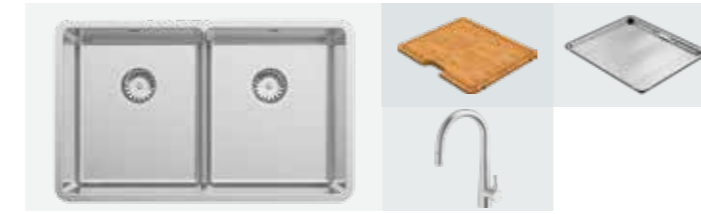

Lucia 200 Packages

- Topmount, Undermount Or Flushmount
- L724mm X W440mm X D 200mm